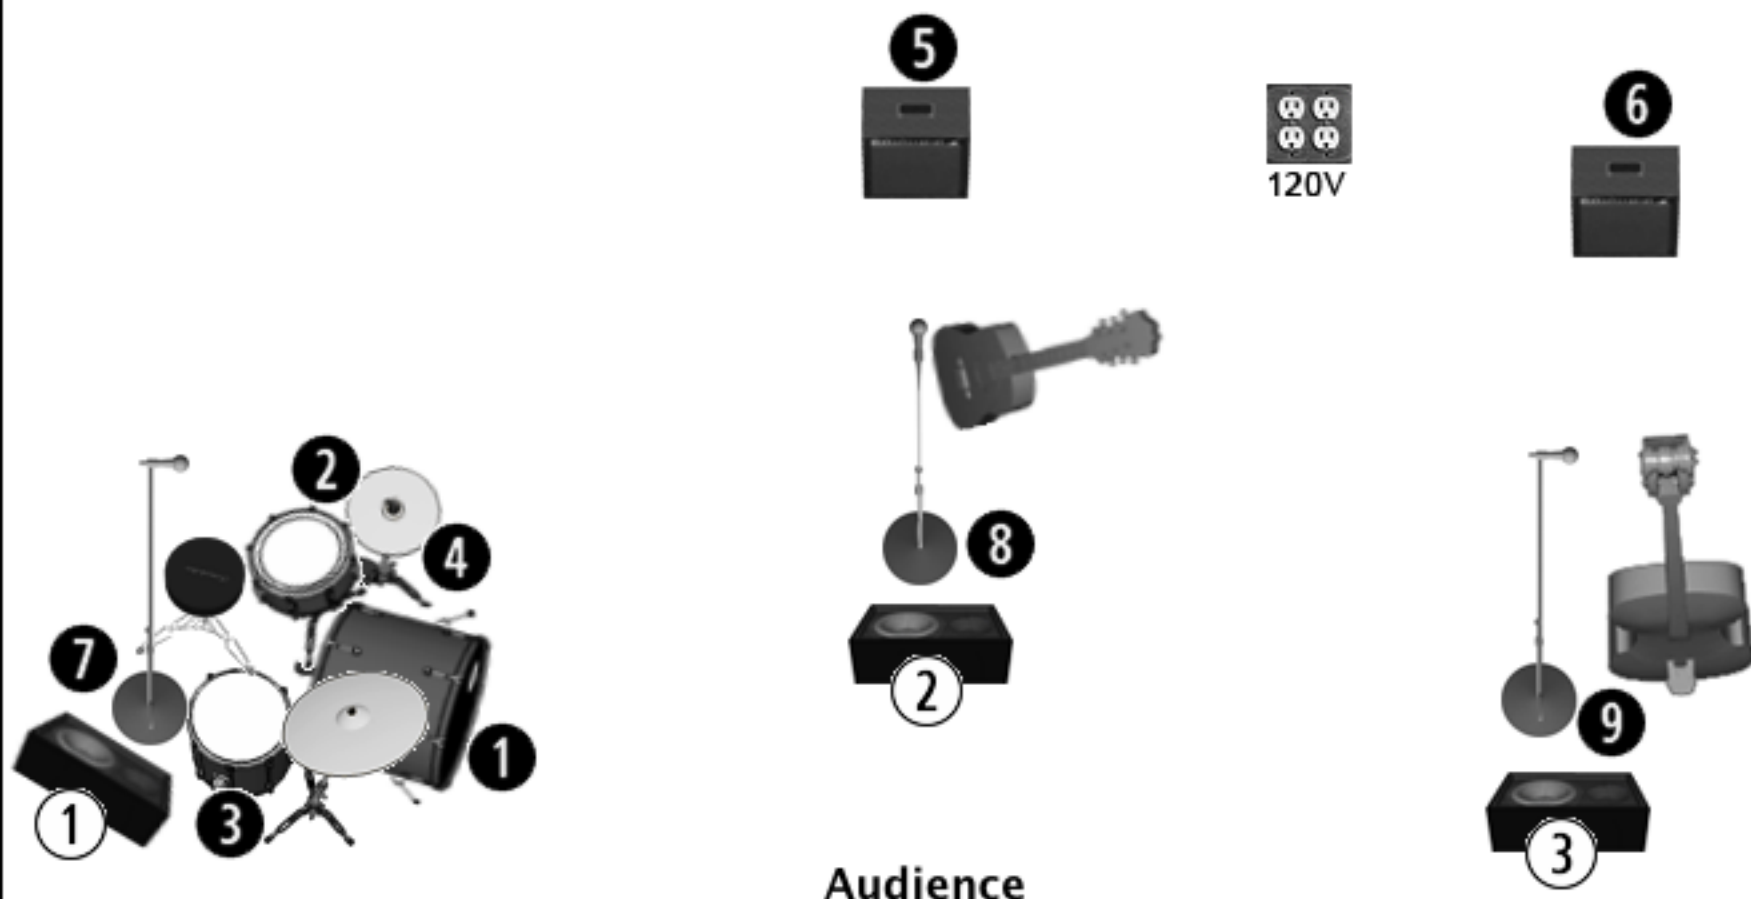

Cold Chocolate

- | | |
|------------------------|------|
| 1. Kick Drum | D6 |
| 2. Snare | SM57 |
| 3. Floor Tom | 421 |
| 4. OH | 414 |
| 5. Ac Gtr Amp Line Out | |
| 6. Bass Amp Line Out | |
| 7. Drum Vox | 58 |
| 8. Gtr Vox | 58 |
| 9. Bass Vox | 58 |